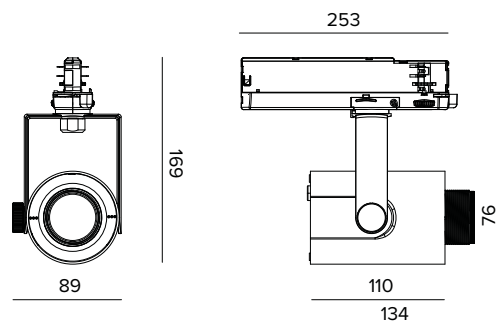

### Professional adjustable LED projector with a variable light beam opening

The fixture's photometric values can be found on the following pages

The figures on the drawing are expressed in mm.

**Colour and finish:** Deep black

**Dimensions:** 75

**Weight:** 0.53Kg

**Version:** ZOOM PRECISION

**Degree of protection:** IP20